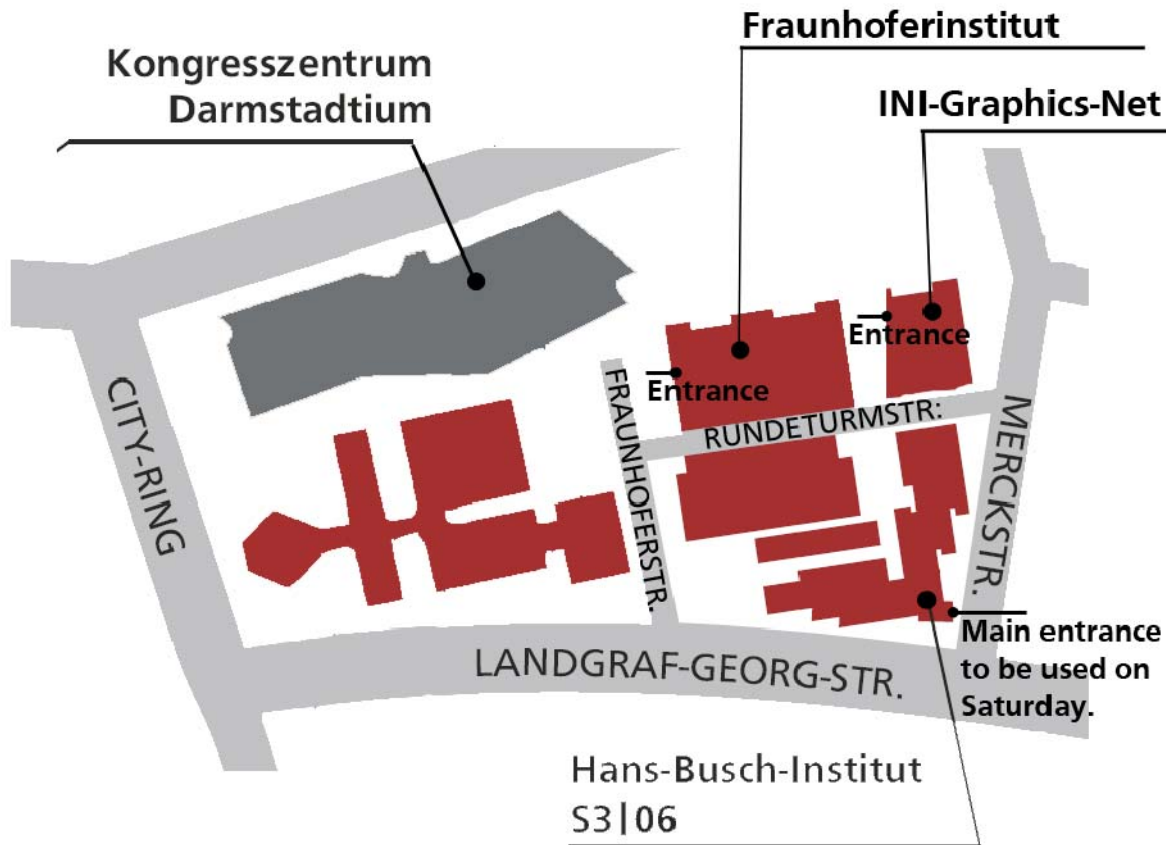

## Plan of Site

- TPC Meeting (20.6.2008)**
- Application Track - INI-Graphics-Net 0.18
  - Content Track - INI-Graphics-Net 0.05
  - Systems & Networking Track - Hans-Busch-Institut 2nd floor 249
  - Human Centered Multimedia Track - Hans-Busch-Institut 3rd floor 348
  - Business Lunch - Fraunhoferinstitut
- TPC Dinner (20.6.2008)** - INI-Graphics-Net
- MM Workshop (21.6.2008)** - Hans-Busch-Institut 1st floor 146